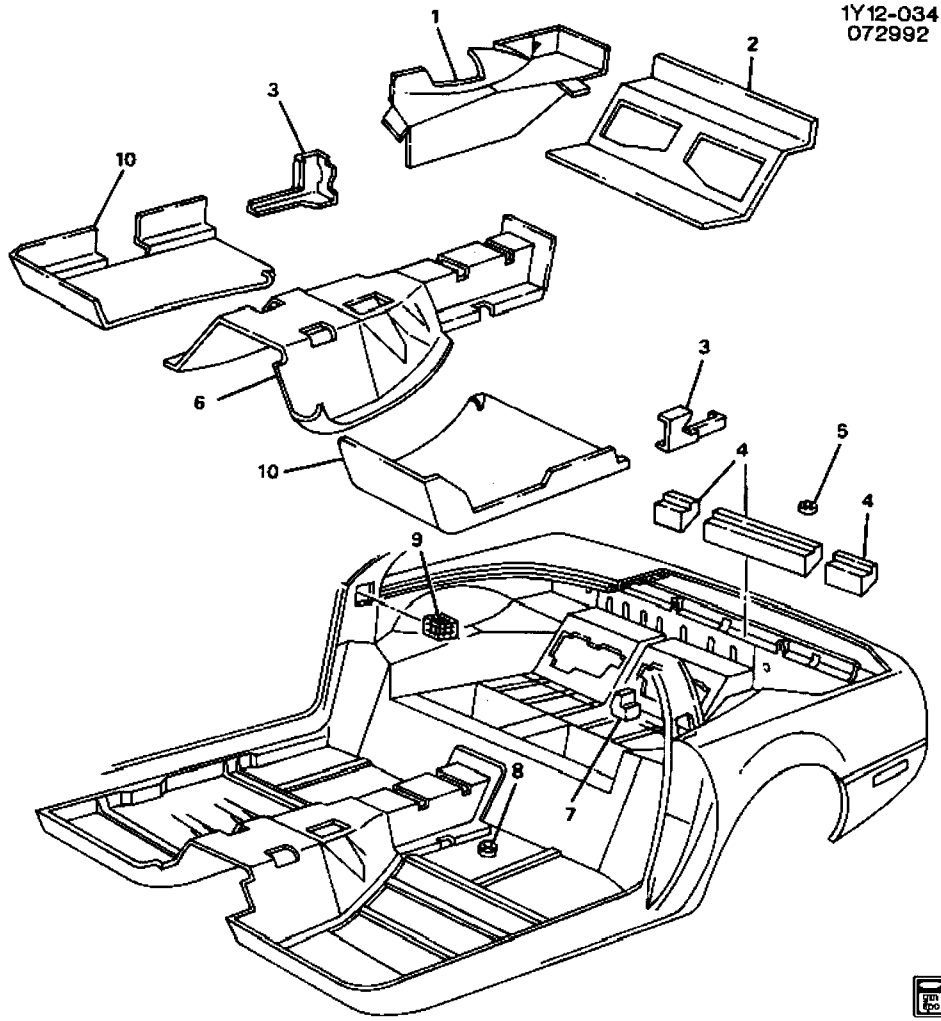

MAKE=C

YEAR=92

MODEL=Y

ALL PRICES

Item ID	Description	Price
14	1992-1996 Y67 INSULATORS/BODY	(1Y12-034)
15	1990-1992 Y67 COMPARTMENT/REAR STORAGE	(1Y12-024)
16	1990-1993 Y07 COMPARTMENT/REAR STORAGE	(1Y12-028)
17	1990-1996 Y07 COMPARTMENT/REAR STORAGE ROOF HARDWARE PANEL	(1Y12-037)

INDEX ENTRY>

Pictures (F12)

Make: CHEVROLET, Year: 92, Model: Corvette

Copyright 2005 General Motors Corporation. All rights reserved.

ProQuest Automotive EPC