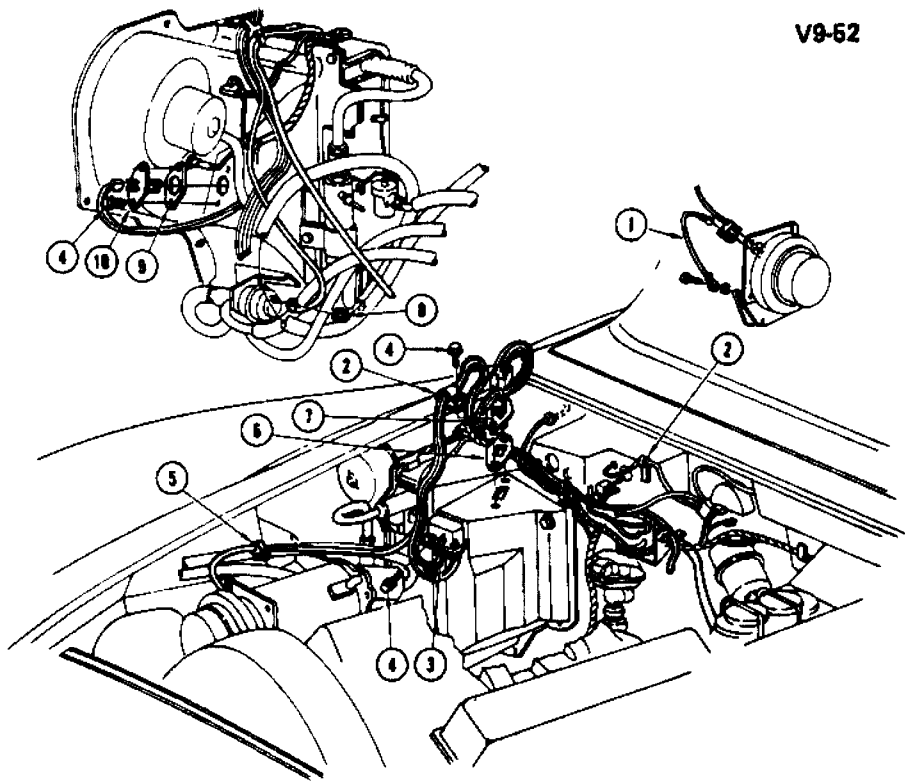

MAKE=C

YEAR=68

MODEL=Y

ALL PRICES

Item ID	Description	Price Code
14	1968-75 "Y" AIR CONDITIONING UNDER DASH BRACE RODS	(V9-14)
15	1968 "Y" AIR CONDITIONING CONTROL SYSTEM	(V9-9)
16	1968-72 "Y" AIR CONDITIONING ELECTRICAL SYSTEM	(V9-52)
17	1968-77 "Y" RADIO ANTENNA	(V9-38)
18	1968-76 "Y" CENTER INSTRUMENT CLUSTER	(V9-37)
19	1968-75 "Y" REAR WINDOW DEFOGGER (CONV.)	(V9-33)
20	1968-75 "Y" REAR WINDOW DEFOGGER (CONV.)	(V9-34)
21	1968-76 "Y" REAR WINDOW DEFOGGING (EXC. CONV.)	(V9-35)
22	1968-76 "Y" REAR WINDOW DEFOGGING WIRING	(V9-36)
23	1968-70 "Y" ASTRO VENTILATION	(V9-26)
24	1968-76 "Y" COWL VENTILATOR CONTROLS	(V9-28)
25	1968-72 "Y" REAR WINDOW DETAILS	(V9-29)
26	1968 "Y" BODY REAR GRILLE AND PLENUM DOOR	(V9-30)

INDEX ENTRY>

Pictures (F12)

V9-9

V9-52

V9-52

Make: CHEVROLET, Year: 68, Model: Corvette

Copyright 2005 General Motors Corporation. All rights reserved.

ProQuest Automotive EPC