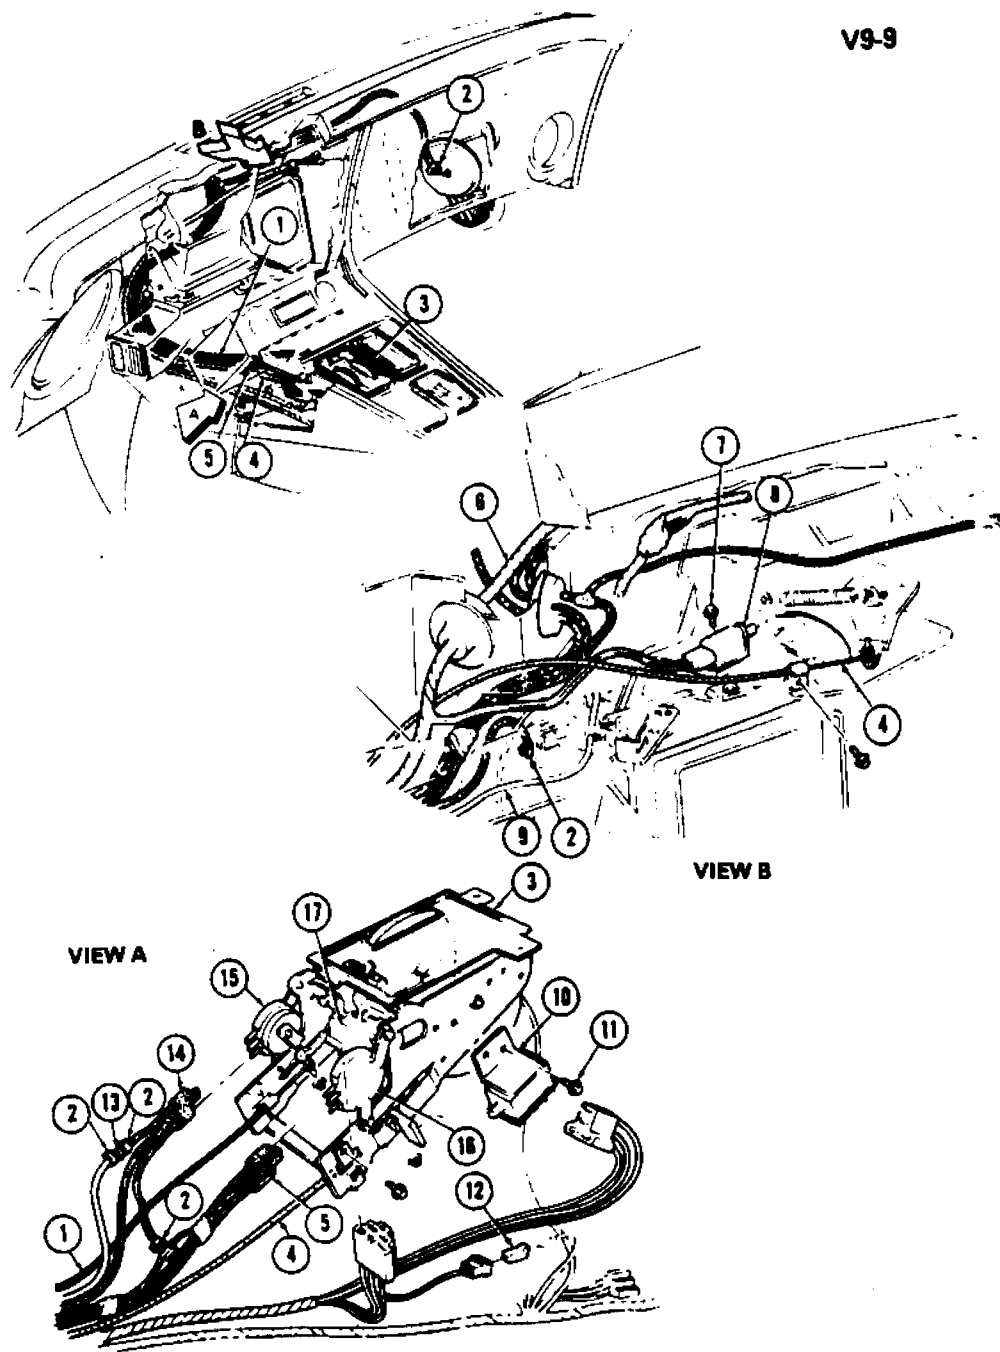

MAKE=C

YEAR=68

MODEL=Y

ALL PRICES

Item ID	Description	Price Code
14	1968-75 "Y" AIR CONDITIONING UNDER DASH BRACE RODS	(V9-14)
15	1968 "Y" AIR CONDITIONING CONTROL SYSTEM	(V9-9)
16	1968-72 "Y" AIR CONDITIONING ELECTRICAL SYSTEM	(V9-52)
17	1968-77 "Y" RADIO ANTENNA	(V9-38)
18	1968-76 "Y" CENTER INSTRUMENT CLUSTER	(V9-37)
19	1968-75 "Y" REAR WINDOW DEFOGGER (CONV.)	(V9-33)
20	1968-75 "Y" REAR WINDOW DEFOGGER (CONV.)	(V9-34)
21	1968-76 "Y" REAR WINDOW DEFOGGING (EXC. CONV.)	(V9-35)
22	1968-76 "Y" REAR WINDOW DEFOGGING WIRING	(V9-36)
23	1968-70 "Y" ASTRO VENTILATION	(V9-26)
24	1968-76 "Y" COWL VENTILATOR CONTROLS	(V9-28)
25	1968-72 "Y" REAR WINDOW DETAILS	(V9-29)
26	1968 "Y" BODY REAR GRILLE AND PLENUM DOOR	(V9-30)

INDEX ENTRY>

Pictures (F12)

V9-9

V9-52

V9-52

Make: CHEVROLET, Year: 68, Model: Corvette

Copyright 2005 General Motors Corporation. All rights reserved.

ProQuest Automotive EPC