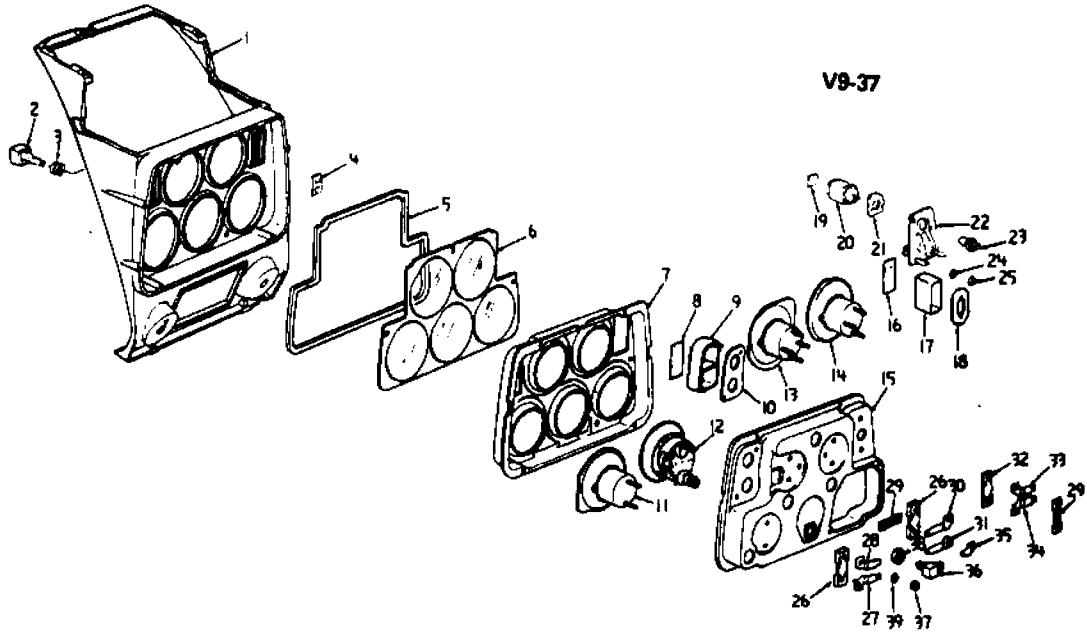

MAKE=C

YEAR=68

MODEL=Y

ALL PRICES

Item ID	Description	Price Code
14	1968-75 "Y" AIR CONDITIONING UNDER DASH BRACE RODS	(V9-14)
15	1968 "Y" AIR CONDITIONING CONTROL SYSTEM	(V9-9)
16	1968-72 "Y" AIR CONDITIONING ELECTRICAL SYSTEM	(V9-52)
17	1968-77 "Y" RADIO ANTENNA	(V9-38)
18	1968-76 "Y" CENTER INSTRUMENT CLUSTER	(V9-37)
19	1968-75 "Y" REAR WINDOW DEFOGGER (CONV.)	(V9-33)
20	1968-75 "Y" REAR WINDOW DEFOGGER (CONV.)	(V9-34)
21	1968-76 "Y" REAR WINDOW DEFOGGING (EXC. CONV.)	(V9-35)
22	1968-76 "Y" REAR WINDOW DEFOGGING WIRING	(V9-36)
23	1968-70 "Y" ASTRO VENTILATION	(V9-26)
24	1968-76 "Y" COWL VENTILATOR CONTROLS	(V9-28)
25	1968-72 "Y" REAR WINDOW DETAILS	(V9-29)
26	1968 "Y" BODY REAR GRILLE AND PLENUM DOOR	(V9-30)

INDEX ENTRY>

Pictures (F12)

V9-9

V9-52

V9-52

Make: CHEVROLET, Year: 68, Model: Corvette

Copyright 2005 General Motors Corporation. All rights reserved.

ProQuest Automotive EPC